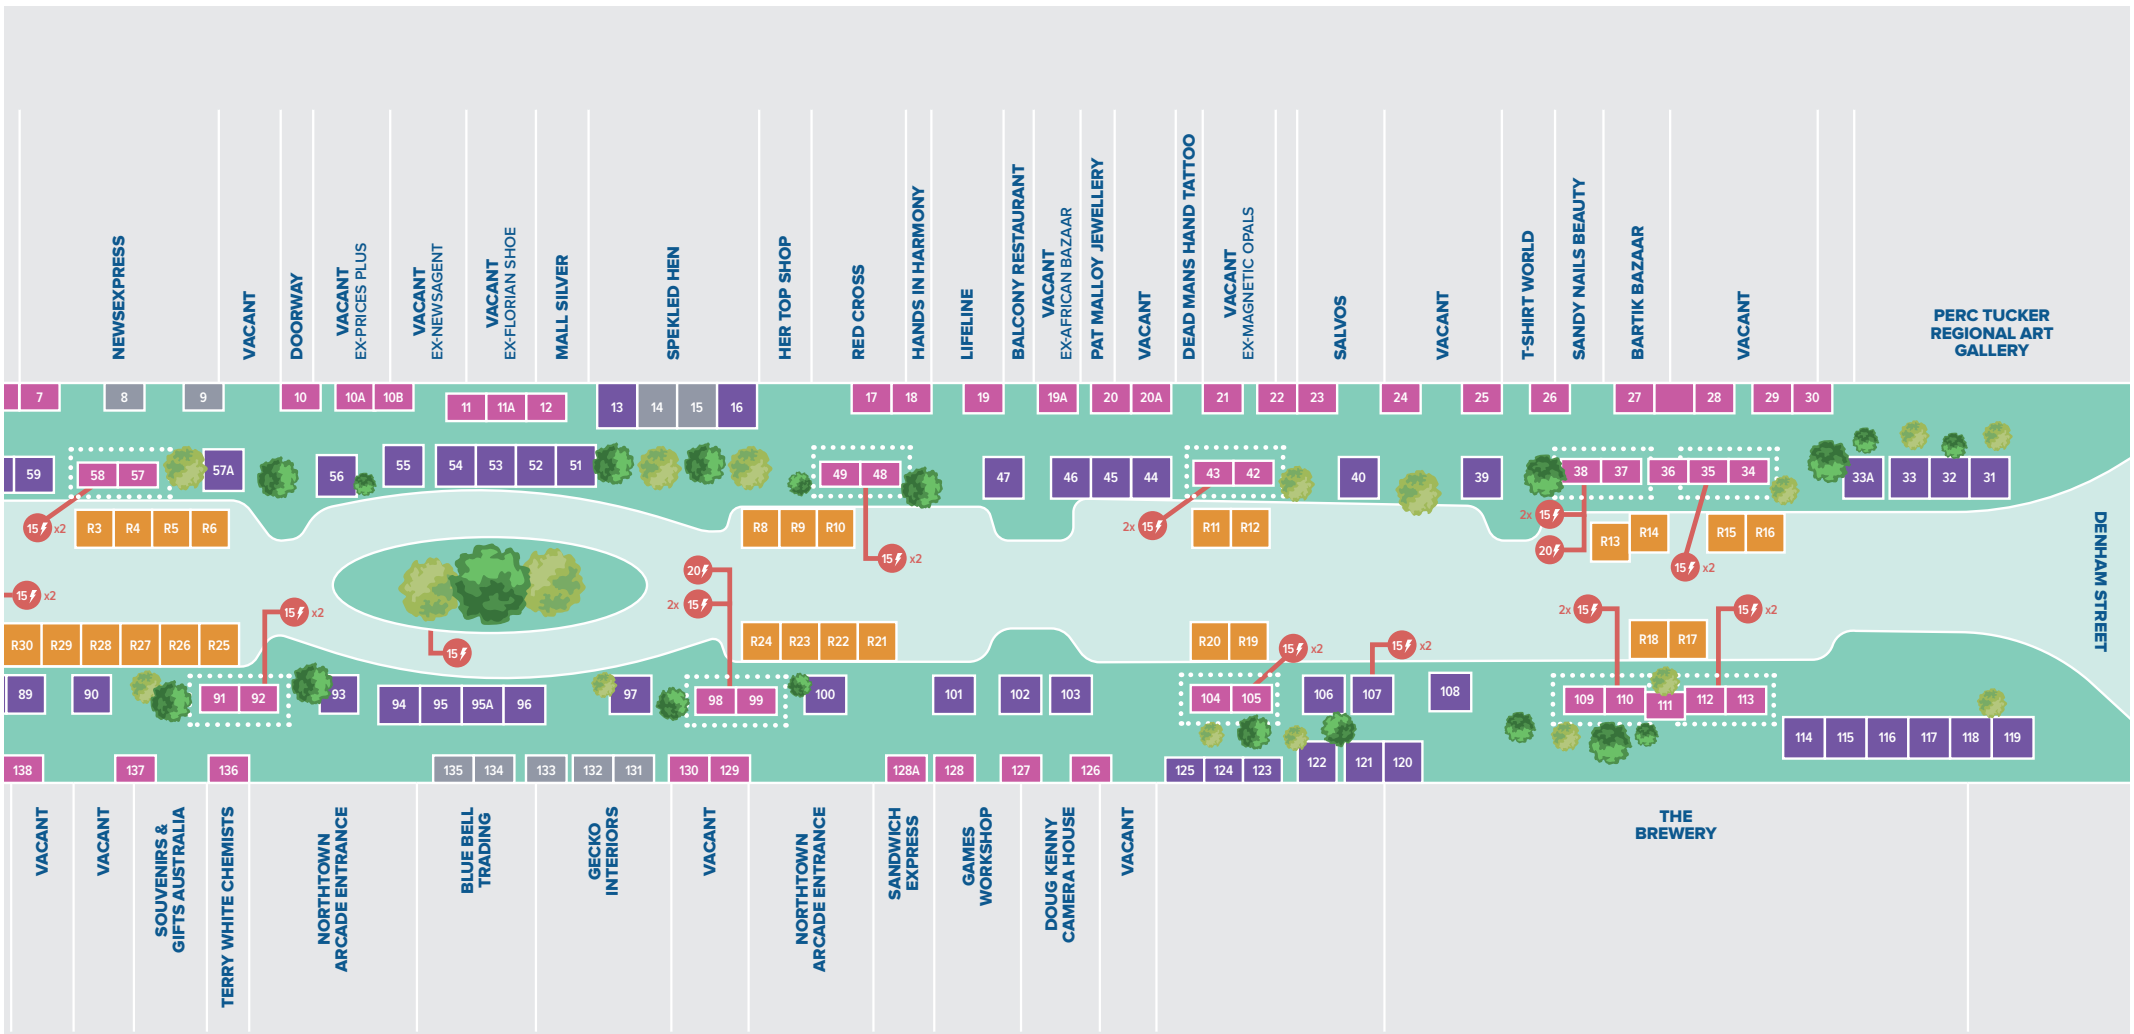

Cotters Market

WESTERN END

Please Note: Flinders street is **ONE WAY** during market operation time

 Seating	 Road Site	 15amp Power
 Buildings	 Undercover Site	 20amp Power
 Footpaths	 Gazebo Site	 Toilets
 Roads	 Unavailable Site	

Cotters Market CENTRE

Please Note: Flinders street is **ONE WAY** during market operation time

	Seating		Road Site		15amp Power
	Buildings		Undercover Site		20amp Power
	Footpaths		Gazebo Site		Toilets
	Roads		Unavailable Site		

Cotters Market

EASTERN END

Please Note: Flinders street is **ONE WAY** during market operation time

	Seating		Road Site		15amp Power
	Buildings		Undercover Site		20amp Power
	Footpaths		Gazebo Site		Toilets
	Roads		Unavailable Site		