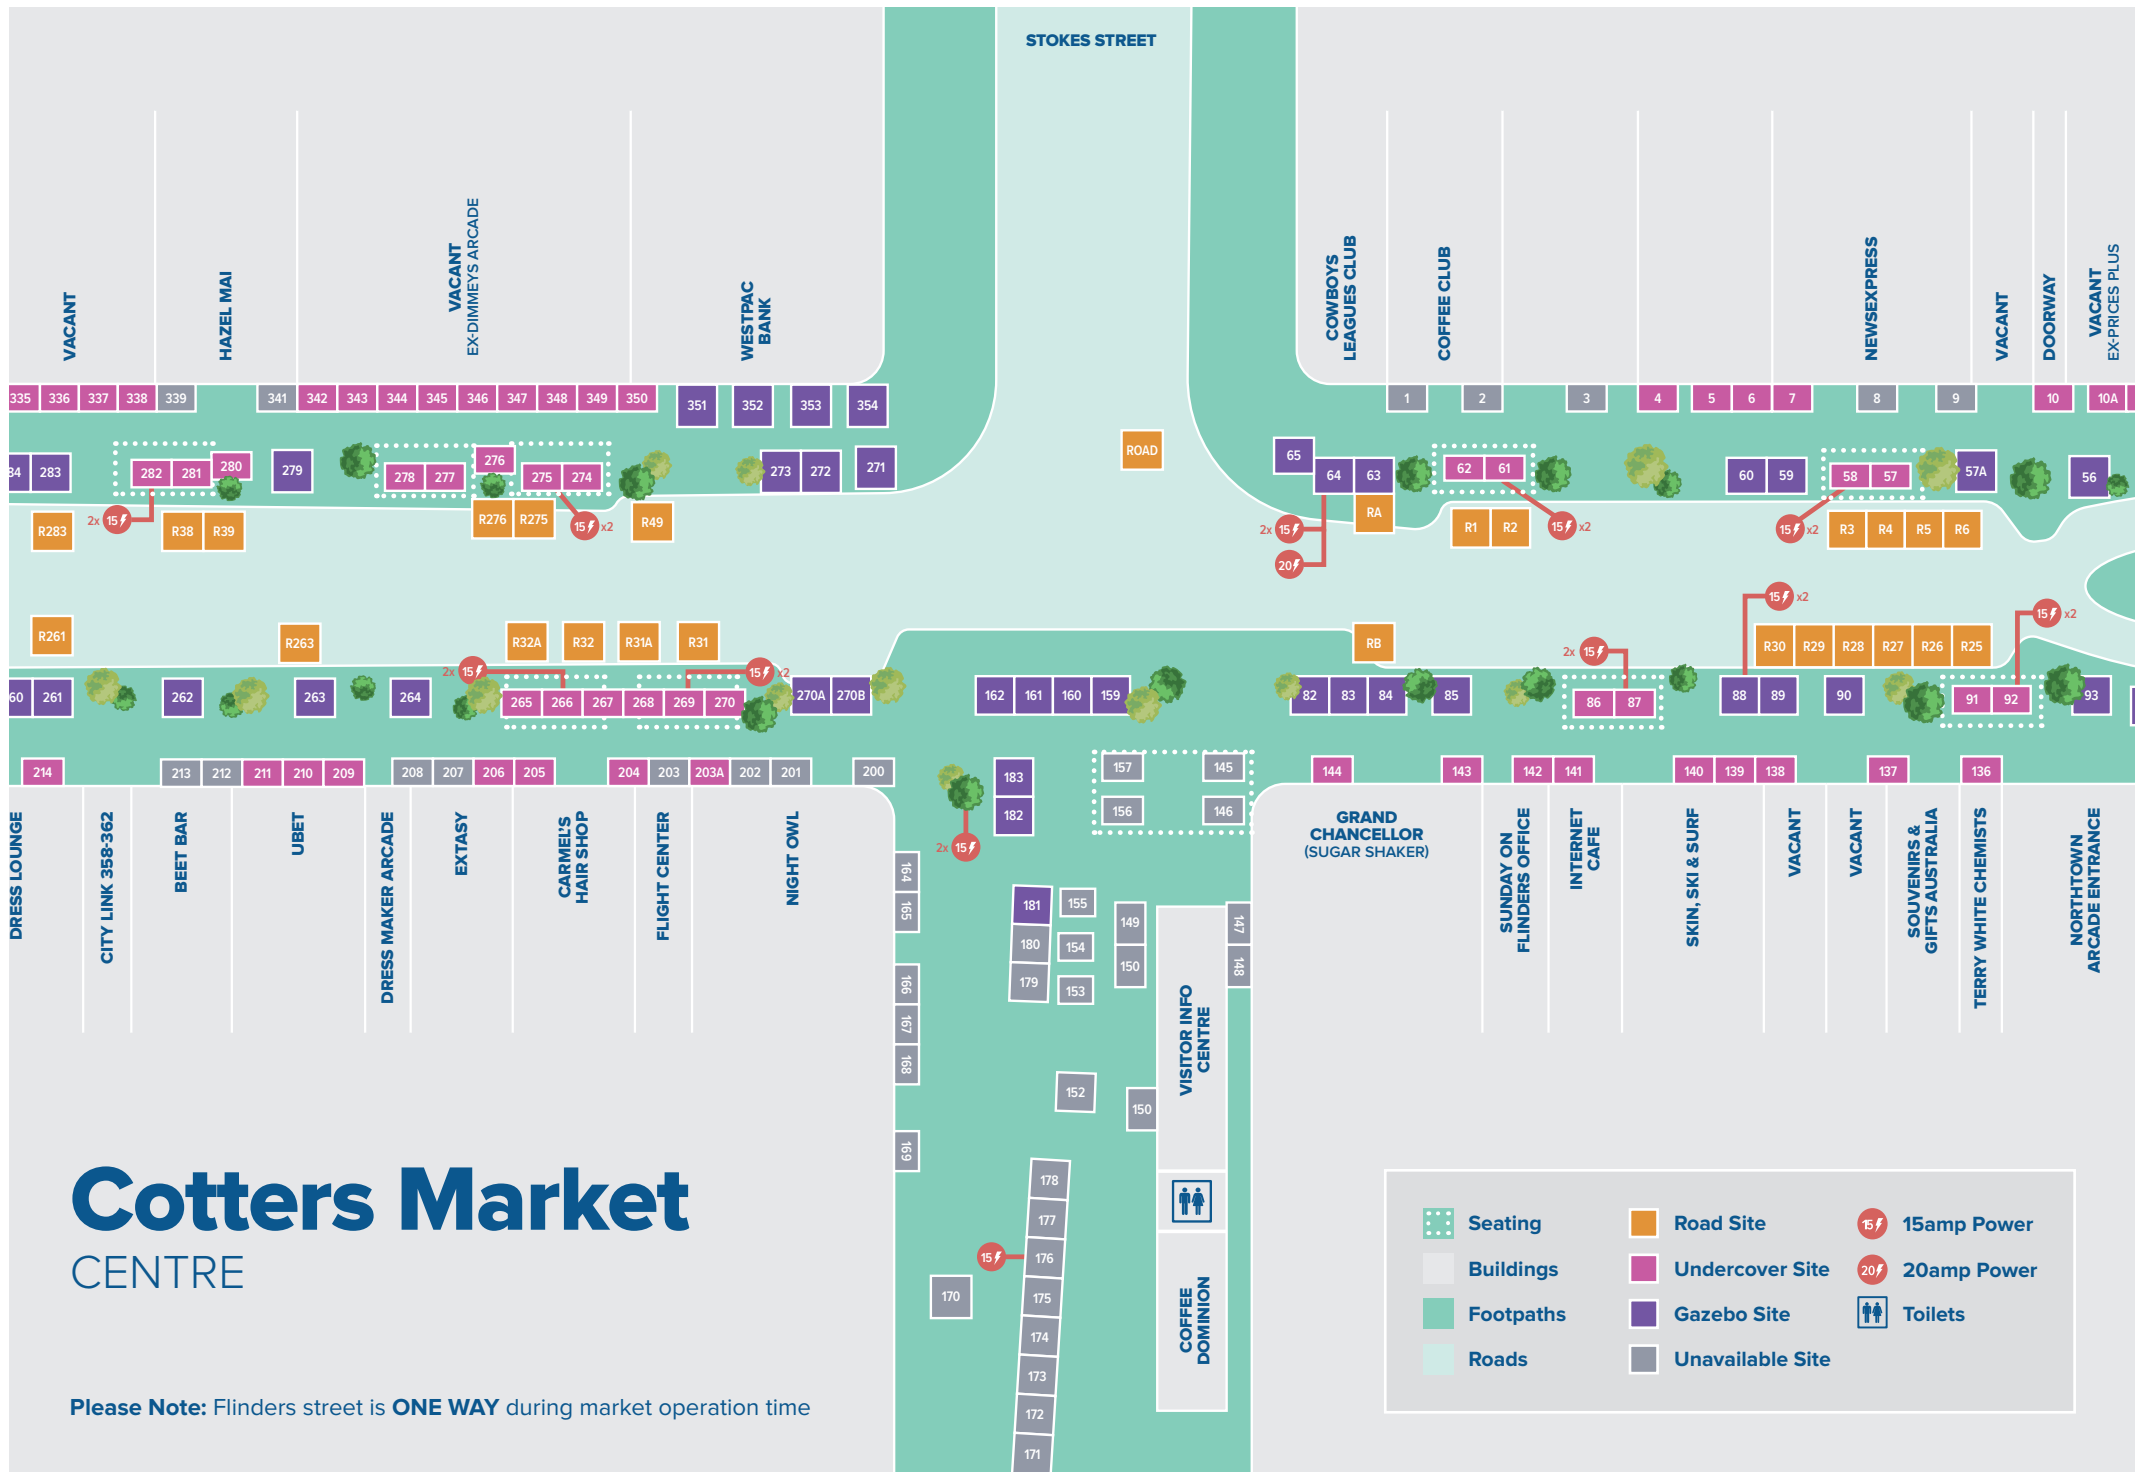

Cotters Market

WESTERN END

Please Note: Flinders street is **ONE WAY** during market operation time

 Seating	 Road Site	 15amp Power
 Buildings	 Undercover Site	 20amp Power
 Footpaths	 Gazebo Site	 Toilets
 Roads	 Unavailable Site	

Cotters Market CENTRE

Please Note: Flinders street is **ONE WAY** during market operation time

	Seating		Road Site		15amp Power
	Buildings		Undercover Site		20amp Power
	Footpaths		Gazebo Site		Toilets
	Roads		Unavailable Site		

Cotters Market

EASTERN END

Please Note: Flinders street is **ONE WAY** during market operation time

	Seating		Road Site		15amp Power
	Buildings		Undercover Site		20amp Power
	Footpaths		Gazebo Site		Toilets
	Roads		Unavailable Site		